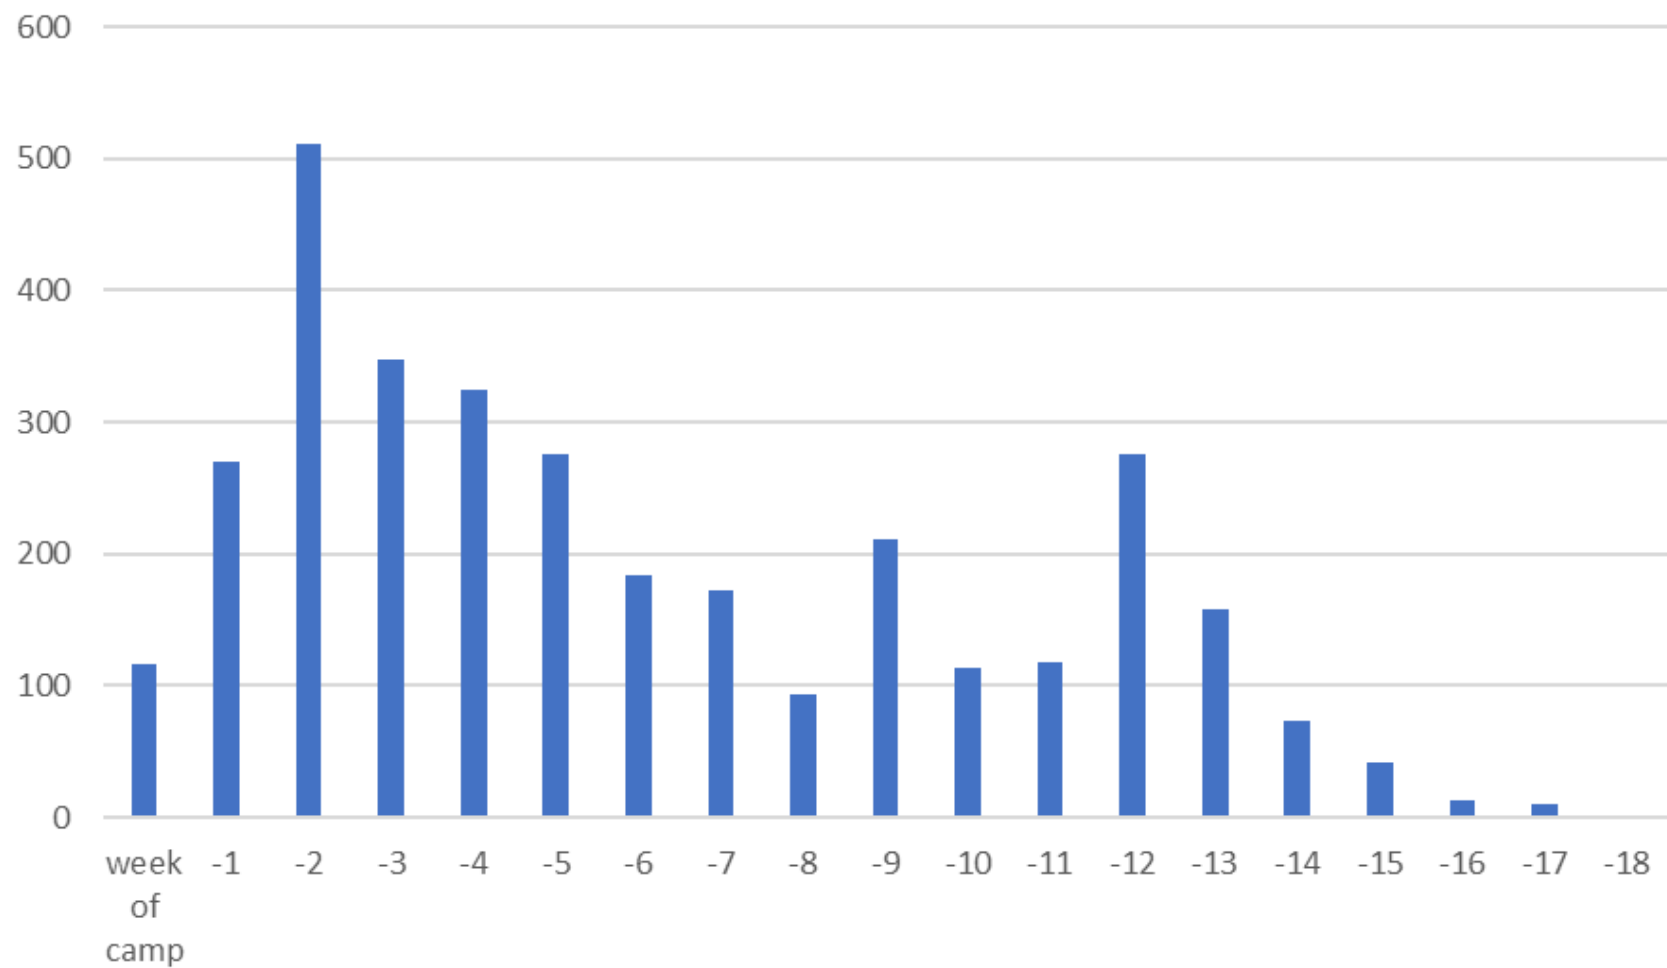

2016 Day Camp: Number of Scouts that register by district each week

	AM	AN	AP	AQ	BC	BH	BZ	CH	DC	FA	GS	IH	MU	NS	OR	PH	RV	SE	SJ	SK	TL	TS	TT	TW	WD	Grand Total
1st of camp	7	6	3	5	4	4	2		7	4	1		1	5	10			1	9		22	9	1	5	10	116
-1	18	8	1	16	8	11	6	21	1	16	13	18	16	10	8	9	9	5	28	6	11	5	5	8	13	270
-2	20	2	1	32	8	2	27	10	18	46	4	55	1	27	40	39	4	32	14	12	28	15	10	54	10	511
-3	12		2	10	22	6	46	13	8	28	9	9	1	13	18	10	3	21	14	15	34	25		26	2	347
-4	8			17	23	2	30	15	6	13	9	38	6	4	6	3	2	26	28	15	18	28	12	15	1	325
-5	13			19	16	2	20	5		14	2	11	2	15	8	5	5	16	26	18	21	10	5	43		276
-6	10			20	7		11	7	1	4	4	16	2	6	3	8		14	21	6	15	10		19		184
-7	13			24	11	1	7	6	1	8	2	12	1	1	4	3		7	23	1	11	16	5	15		172
-8	9			10	13	1	1	1		5		5	3	2	2	2	1	3	7	3	6	8	4	7	1	94
-9	8		1	23	89	1	3	5		5	3	2		10	4		8	14	2	8	12	3	10			211
-10	7		1	9	29	4	1			4	14	3		1	10	5	1		2	6	4	7	1	5		114
-11	7			12	16		1		1	9	8	5	4		6			5	10			26	3	5		118
-12	4			7	24	6		5	7	35	3	15	4	1	52	1	9	1	12	6	9	59	10	6		276
-13	5			2	10	7		10	4	8	3	4	3		10	10	19		7	3	12	21	19	1		158
-14	5			2	27	1		2		14			1		1	5	1			1	8	3	1	2		74
-15	2			4	5	1		1		4			3		4	1	5		1			4	1	6		42
-16	1							4	1				2		1	1			1					2		13
-17	1					1		5																3		10
-18	1																							1		2
Grand Total	151	16	9	212	312	50	155	110	55	217	75	193	50	85	193	106	59	139	217	94	207	258	80	233	37	3313

Early Registration vs. After Early Registration cutoff date

When did scouts register (weeks before camps)