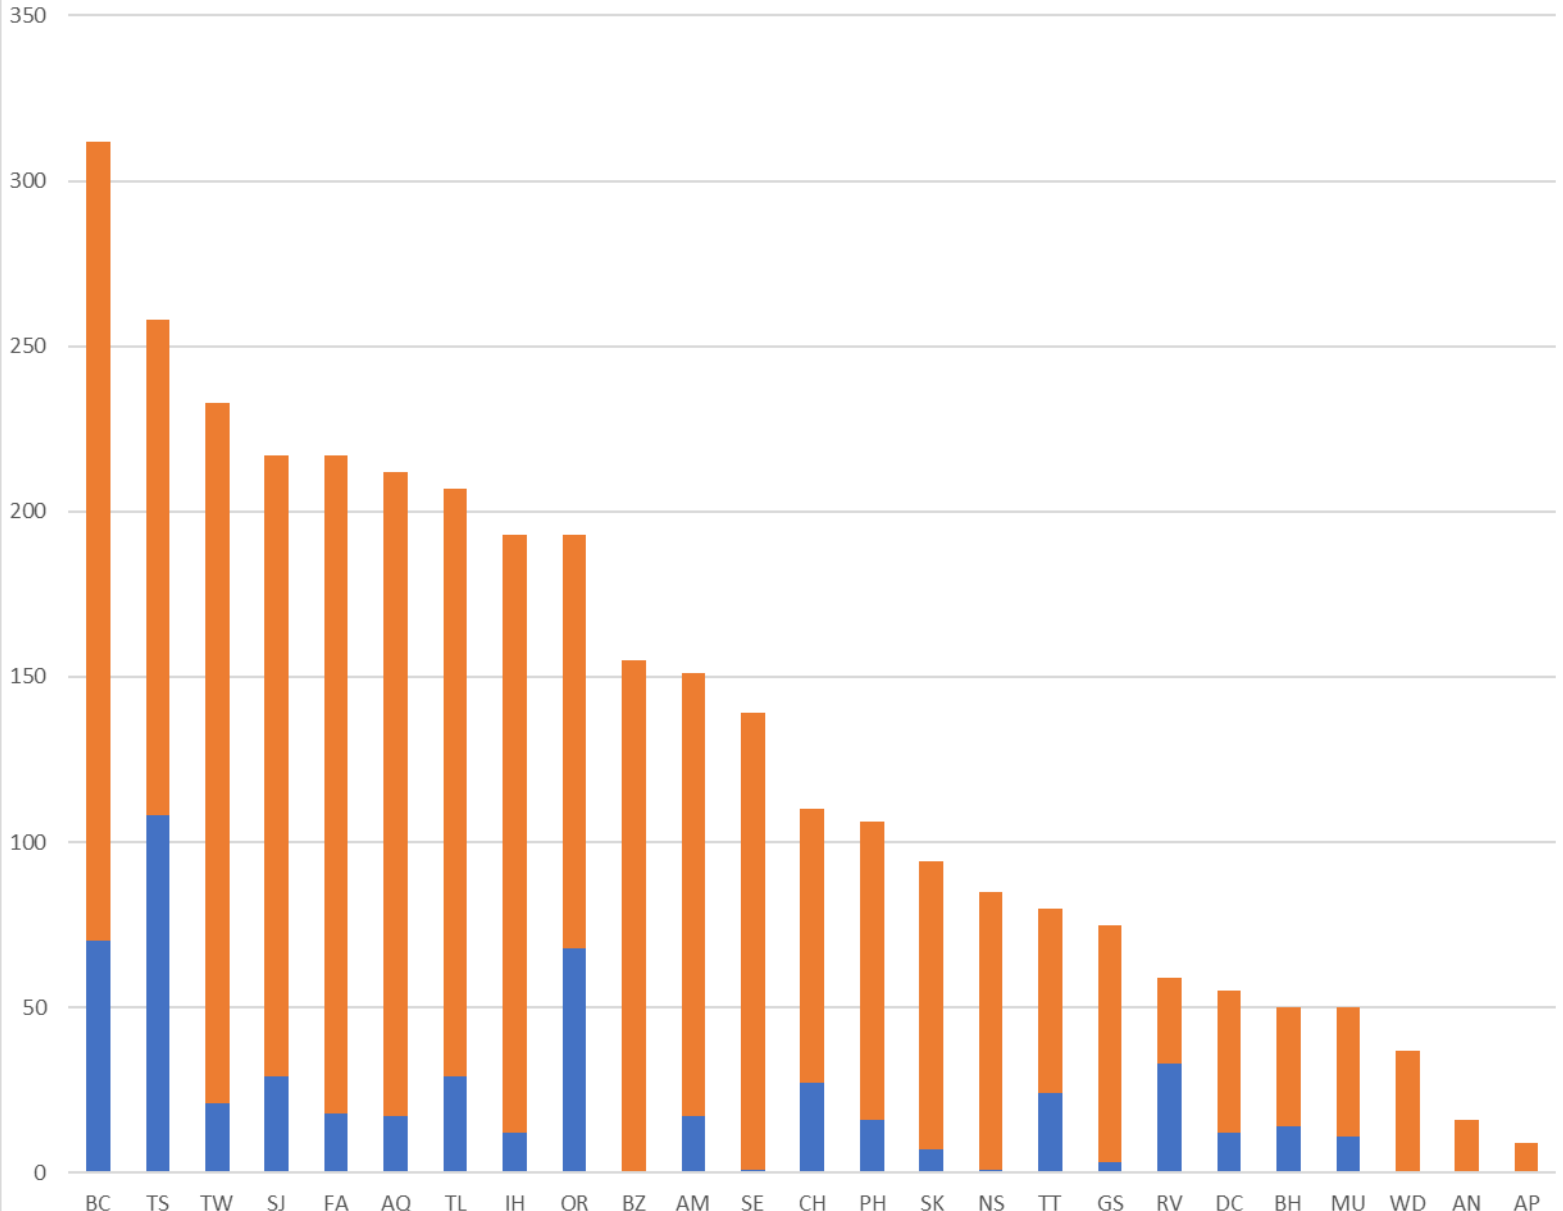

Early Registration vs. After Early Registration cutoff date

After "Early Bird"
"Early Bird"

Early Bird was
March 15